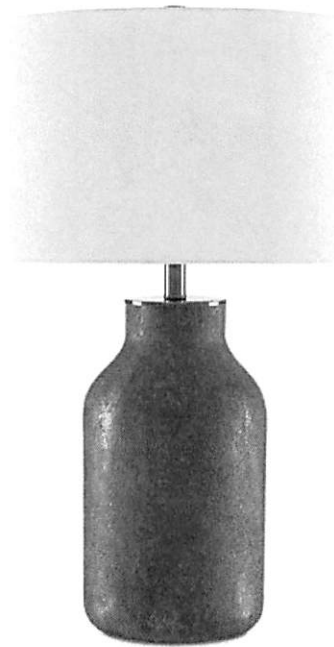

CURREY

& COMPANY

Strayer Table Lamp

6000-0493

(B)

Overall: 29"h x 18"w x 18"d

Finish: Antique Brown/Blue

Materials: Glass

Availability: In Stock

Item Weight: 14 lb

Suggested Bulb: A Standard

Socket Type: E26

Watts per Socket / Item: 150/150

It isn't until you are at eye level with the Strayer Table Lamp that you realize it is made of antique brown and blue glass. The pitted surface of the textural wonder reads like it is a less luminous material like aged metal or smoky terracotta, that is until the lamp is switched on and the blue begins to glint. We completed this industrial chic composition with an off-white shantung drum shade.

	Unit Price	Total
Quantity: 1	\$530.00	\$530.00
Unit: Each		
Product #: 6000-0493		
Description: Strayer Table Lamp		
29" High		
It isn't until you are at eye level with the Strayer Table Lamp that you realize it is made of antique brown and blue glass. The pitted surface of the textural wonder reads like it is a less luminous material like aged metal or smoky terracotta, that is until the lamp is switched on and the blue begins to glint.		