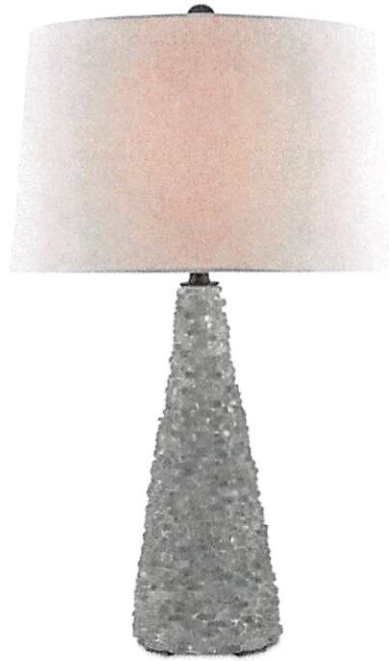

CURREY & COMPANY

Quayside Table Lamp

6157

Overall: 32"h x 19"dia

Finish: Seaglass/White/Satin Black

Materials: Seaglass/Concrete/Wrought Iron

Availability: In Stock

Item Weight: 17.5 lb

Number of Lights: 1

Suggested Bulb: A Standard

Socket Type: E26

Watts per Socket / Item: 150/150

Soothing tones of aqua and crystalline turquoise intermingle to form layer upon layer of hand-set sea-glass to festoon the body of this serene lighting accent with oceanic charm. Balanced by a clean off-white linen shade, the conical concrete base of the Quayside Table Lamp is accented with satin black wrought iron hardware to bring it a chic contemporary touch.

	Unit Price	Total
Quantity: 1	\$990.00	\$990.00
Unit: Each		
Product #: 6157		
Description: Quayside Table Lamp 32" High Soothing tones of aqua and crystalline turquoise intermingle to form layer upon layer of hand-set sea-glass to festoon the body of this serene lighting accent with oceanic charm.		