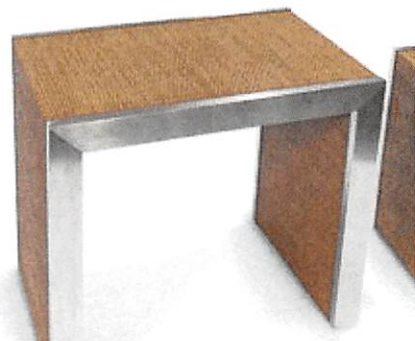

7311-79 SAVANNAH NESTING TABLES SET OF 2

Brushed stainless steel frame with mitered joint details and cane matting.

Large: 24" w x 16" dp x 21.25" h

Small: 18" w X 16" dp X 18" h

Truck Shipment.

PALECEK